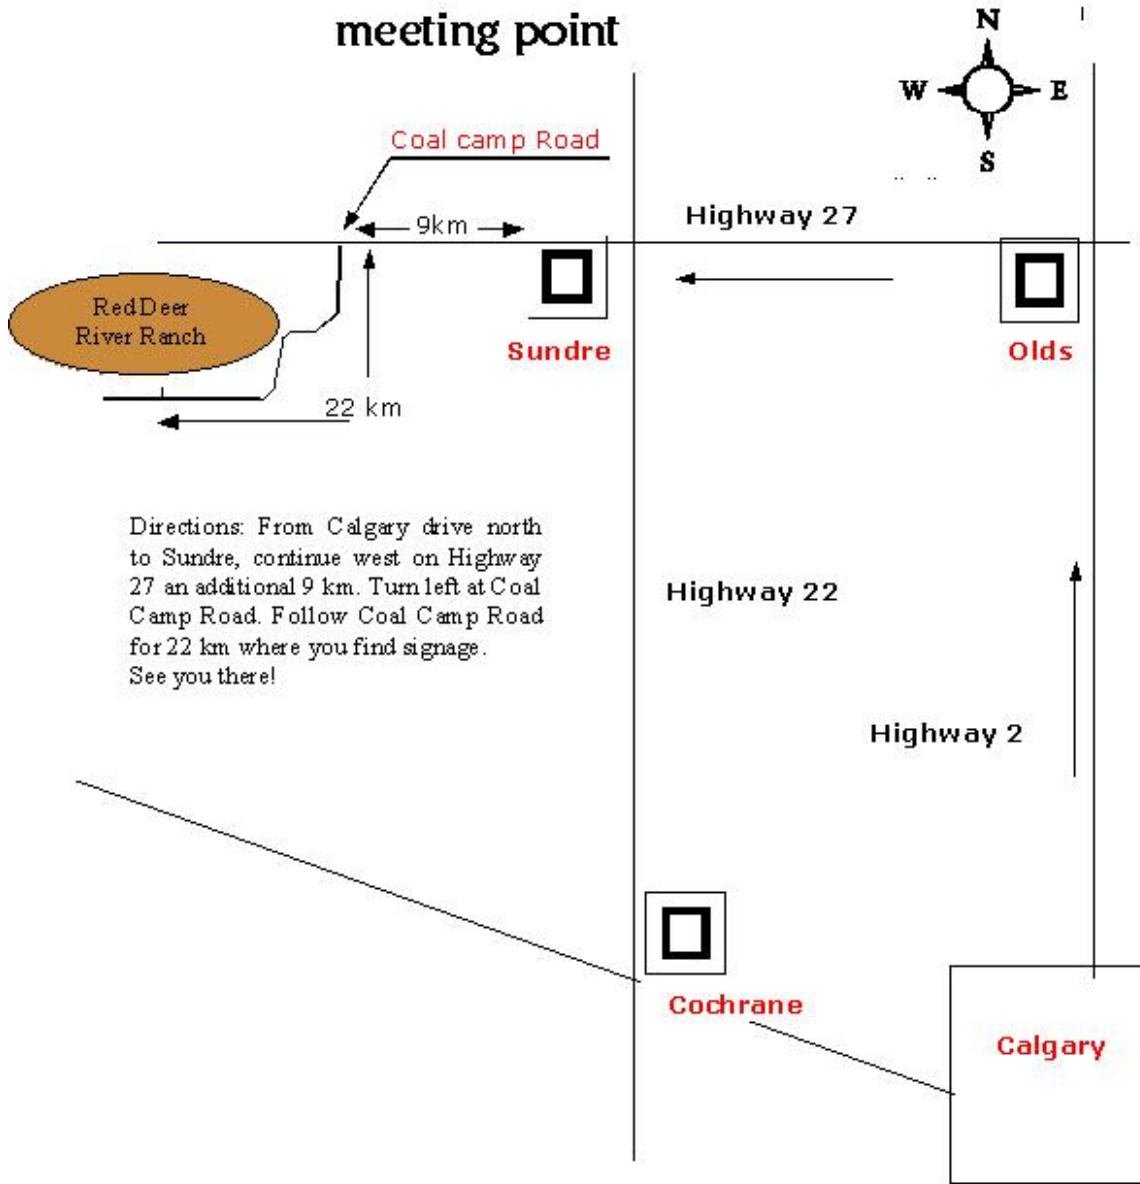

Directions to Red Deer River meeting point

Directions: From Calgary drive north to Sundre, continue west on Highway 27 an additional 9 km. Turn left at Coal Camp Road. Follow Coal Camp Road for 22 km where you find signage. See you there!